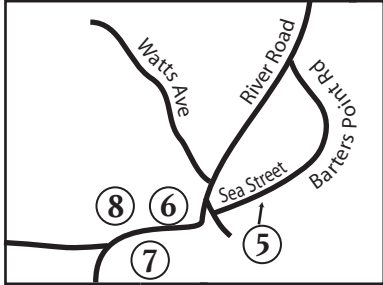

THE ART TOUR

AN EVENT OF THE
ST. GEORGE BUSINESS ALLIANCE

SEPTEMBER 15-17,
2023

Inset

TENANTS HARBOR

- 1 Sunshine Farm Books & Cards
- 2 Clark Island Mercantile
- 3 Craignair Inn Gallery
- 4a Phoebe Bly
- 4b Studio Hannah
- 5 Art by Lauren Gill
- 6 Chris Moses
- 7 Granite Gallery
- 8 Jackson Memorial Library
- 9 Harborview Studio
- 10 Hedgerow Gallery
- 11 Mars Hall Gallery
- 12 The Shed Gallery
- 13 Sea Star Shop
- 14 Wyeth Gallery
- 15 Red Barn Gallery
- 16 Kathleen Fox Studio
- 17 Angela Anderson Studio
- 18 Marvon Hupper
- 19 Sylvia Murdock Gallery
- 20 Deep Cove
- 21 The Barn on Glenmere
- 22 Kay and Ed Botkin

PORT CLYDE

Inset

ST. GEORGE
BUSINESS
ALLIANCE