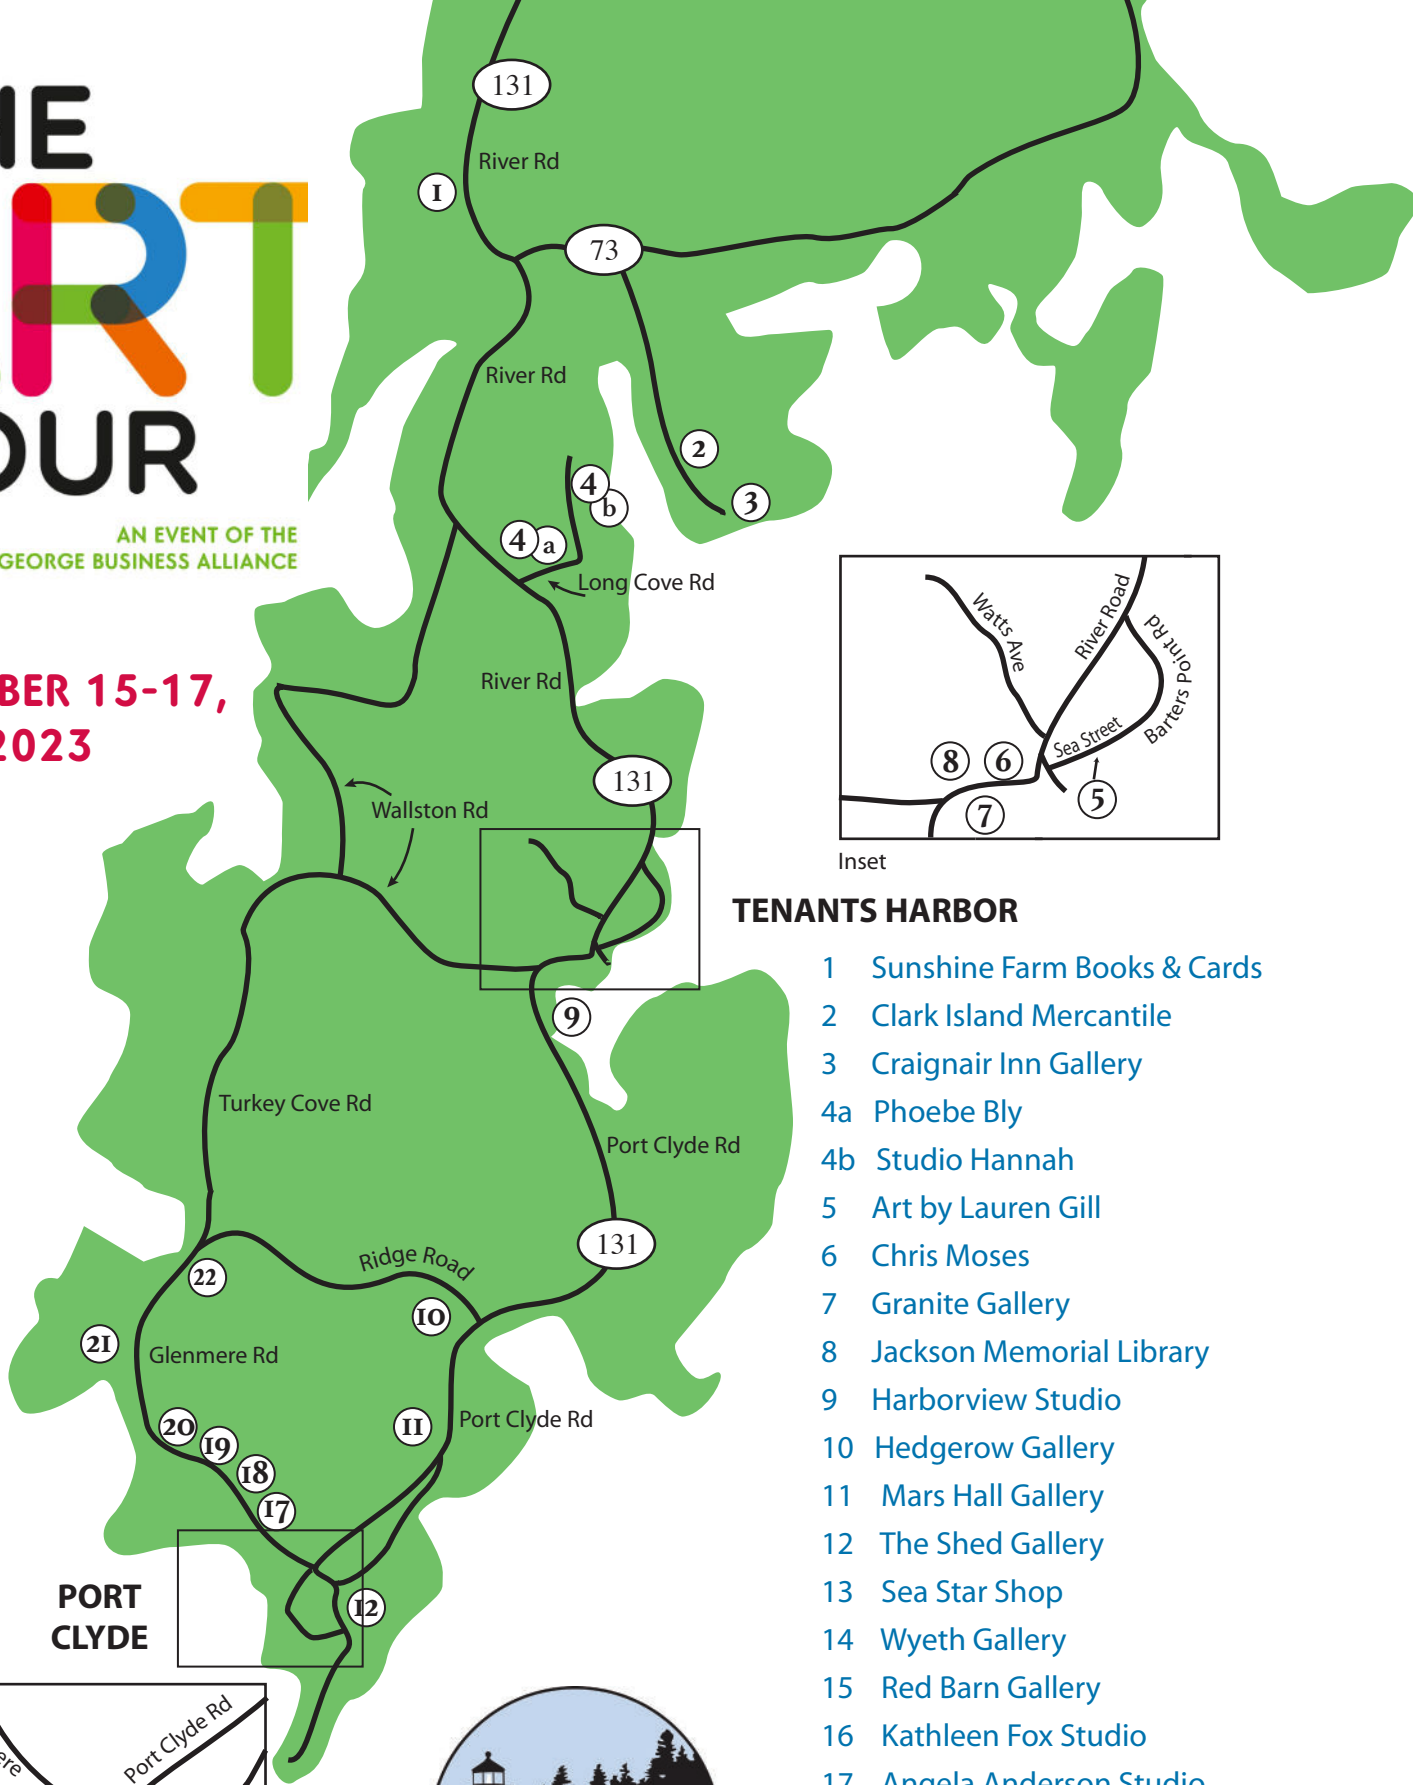

THE ART TOUR

AN EVENT OF THE
ST. GEORGE BUSINESS ALLIANCE

SEPTEMBER 15-17,
2023

Inset

TENANTS HARBOR

- 1 Sunshine Farm Books & Cards
- 2 Clark Island Mercantile
- 3 Craignair Inn Gallery
- 4a Phoebe Bly
- 4b Studio Hannah
- 5 Art by Lauren Gill
- 6 Chris Moses
- 7 Granite Gallery
- 8 Jackson Memorial Library
- 9 Harborview Studio
- 10 Hedgerow Gallery
- 11 Mars Hall Gallery
- 12 The Shed Gallery
- 13 Sea Star Shop
- 14 Wyeth Gallery
- 15 Red Barn Gallery
- 16 Kathleen Fox Studio
- 17 Angela Anderson Studio
- 18 Marvon Hupper
- 19 Sylvia Murdock Gallery
- 20 Deep Cove
- 21 The Barn on Glenmere
- 22 Kay and Ed Botkin

PORT CLYDE

Inset

ST. GEORGE
BUSINESS
ALLIANCE