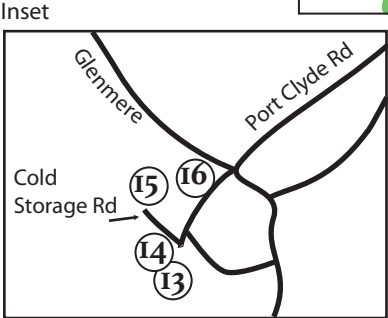

PORT CLYDE

Inset